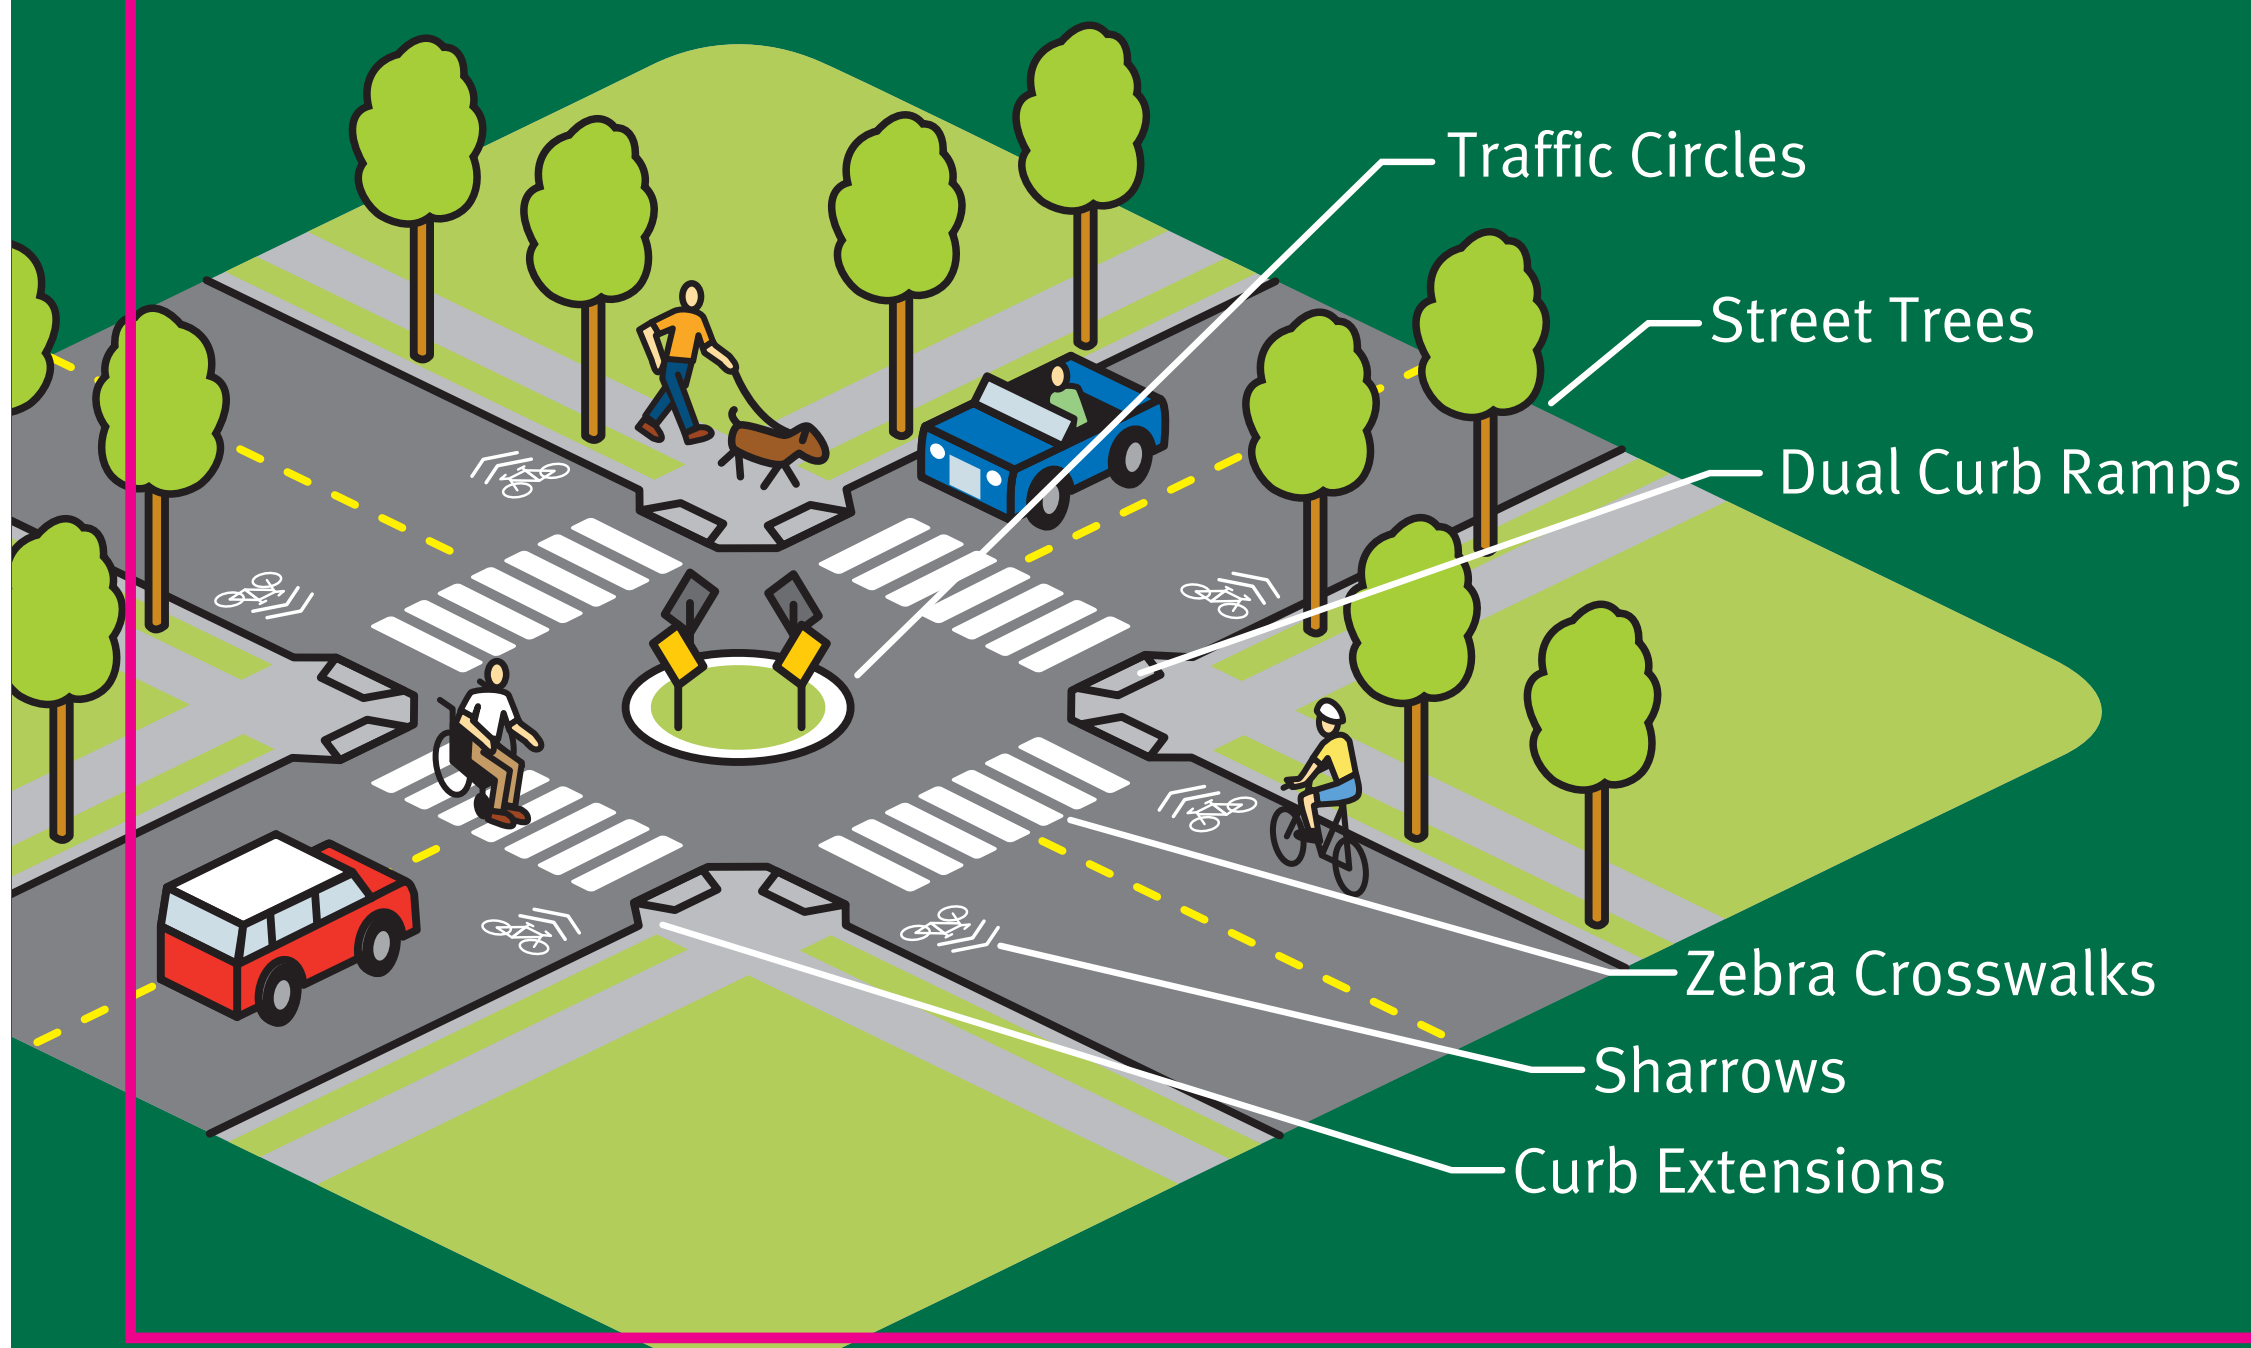

Riverdale Maple

GLENDALE GREENWAY

A pedestrian and bicycle route connecting Pacific Park, Maple Park and Carr Park.

The Riverdale-Maple Glendale Greenway has been improved with traffic calming measures and facilities to make walking and cycling safer, more fun and easier.

The Greenway is part of Glendale's growing bicycle network and is the spine for interesting walking loops in the area. Look for informative green signs along the route.

- Riverdale Maple Neighborhood Greenway
- Bike Route
- Parks
- Community Center
- Schools
- Libraries
- Commerical Center
- Bus Stop

101-01

iZone Digitally Imaged High Pressure Laminate

Edge of sign

1/2" Bleed

Riverdale Maple

GLENDALE GREENWAY

A pedestrian and bicycle route connecting Pacific Park, Maple Park and Carr Park.

The Riverdale-Maple Glendale Greenway has been improved with traffic calming measures and facilities to make walking and cycling safer, more fun and easier.