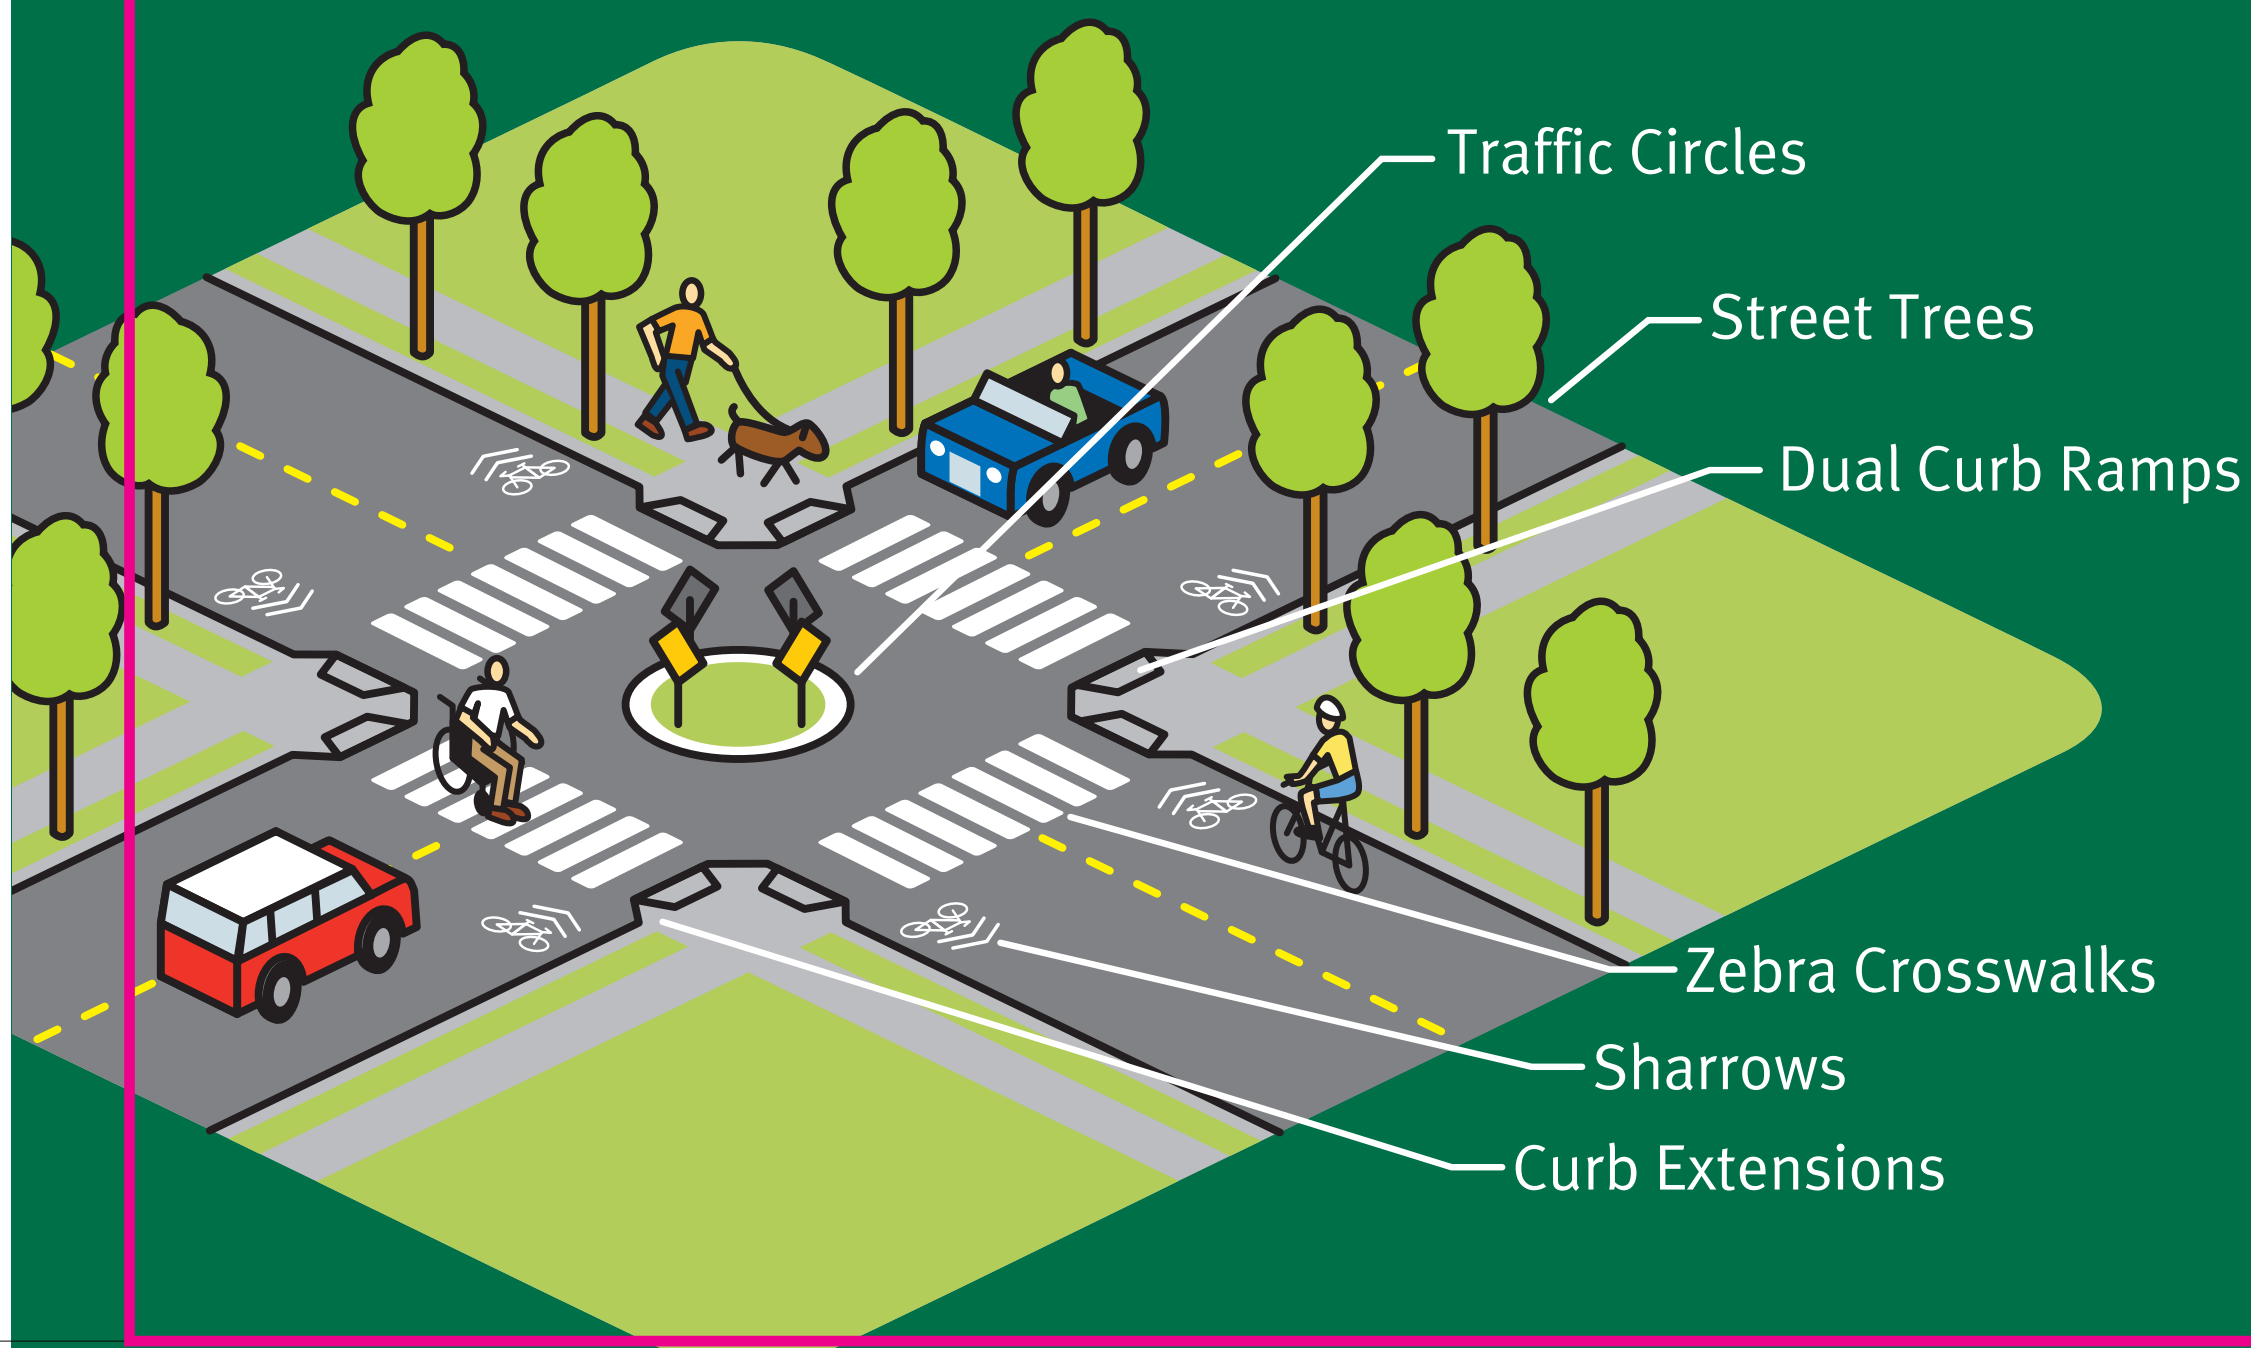

Riverdale Maple

GLENDALE GREENWAY

A pedestrian and bicycle route connecting Pacific Park, Maple Park and Carr Park.

The Riverdale-Maple Glendale Greenway has been improved with traffic calming measures and facilities to make walking and cycling safer, more fun and easier.

The Greenway is part of Glendale's growing bicycle network and is the spine for interesting walking loops in the area. Look for informative green signs along the route.

- Riverdale Maple Neighborhood Greenway
- Bike Route
- Parks
- Community Center
- Schools
- Libraries
- Commerical Center
- Bus Stop

101-01

iZone Digitally Imaged High Pressure Laminate

Edge of sign

1/2" Bleed

Riverdale Maple

GLENDALE GREENWAY

A pedestrian and bicycle route connecting Pacific Park, Maple Park and Carr Park.

The Riverdale-Maple Glendale Greenway has been improved with traffic calming measures and facilities to make walking and cycling safer, more fun and easier.